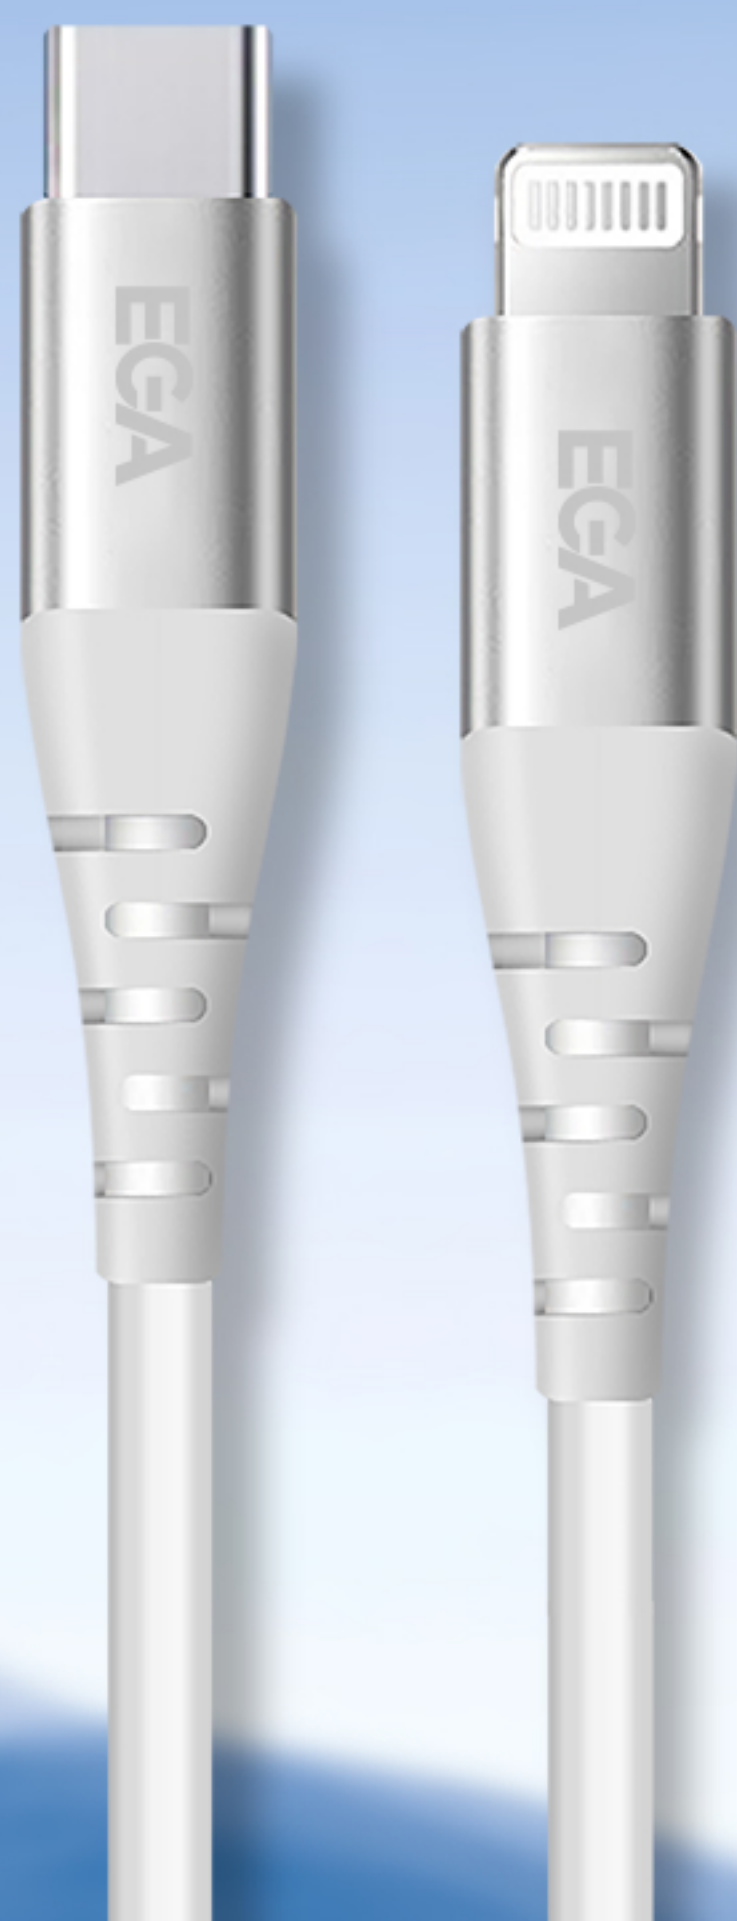

Type-C to Lightning Cable 35W

Model: EGA EC7

Smart chips

Safe to charge

Efficient
transmission

35W
fast charge

Features:

Color: White

Cable length: 1m

Connector: Type c to lightning

Core of cable: 172 pieces of fine cooper

Support current up to 3A Max

ESD 4K/6K

Salt Spray Test: 24hrs

Pulling force testing :5kg

Insulation resistance test: <100MΩ