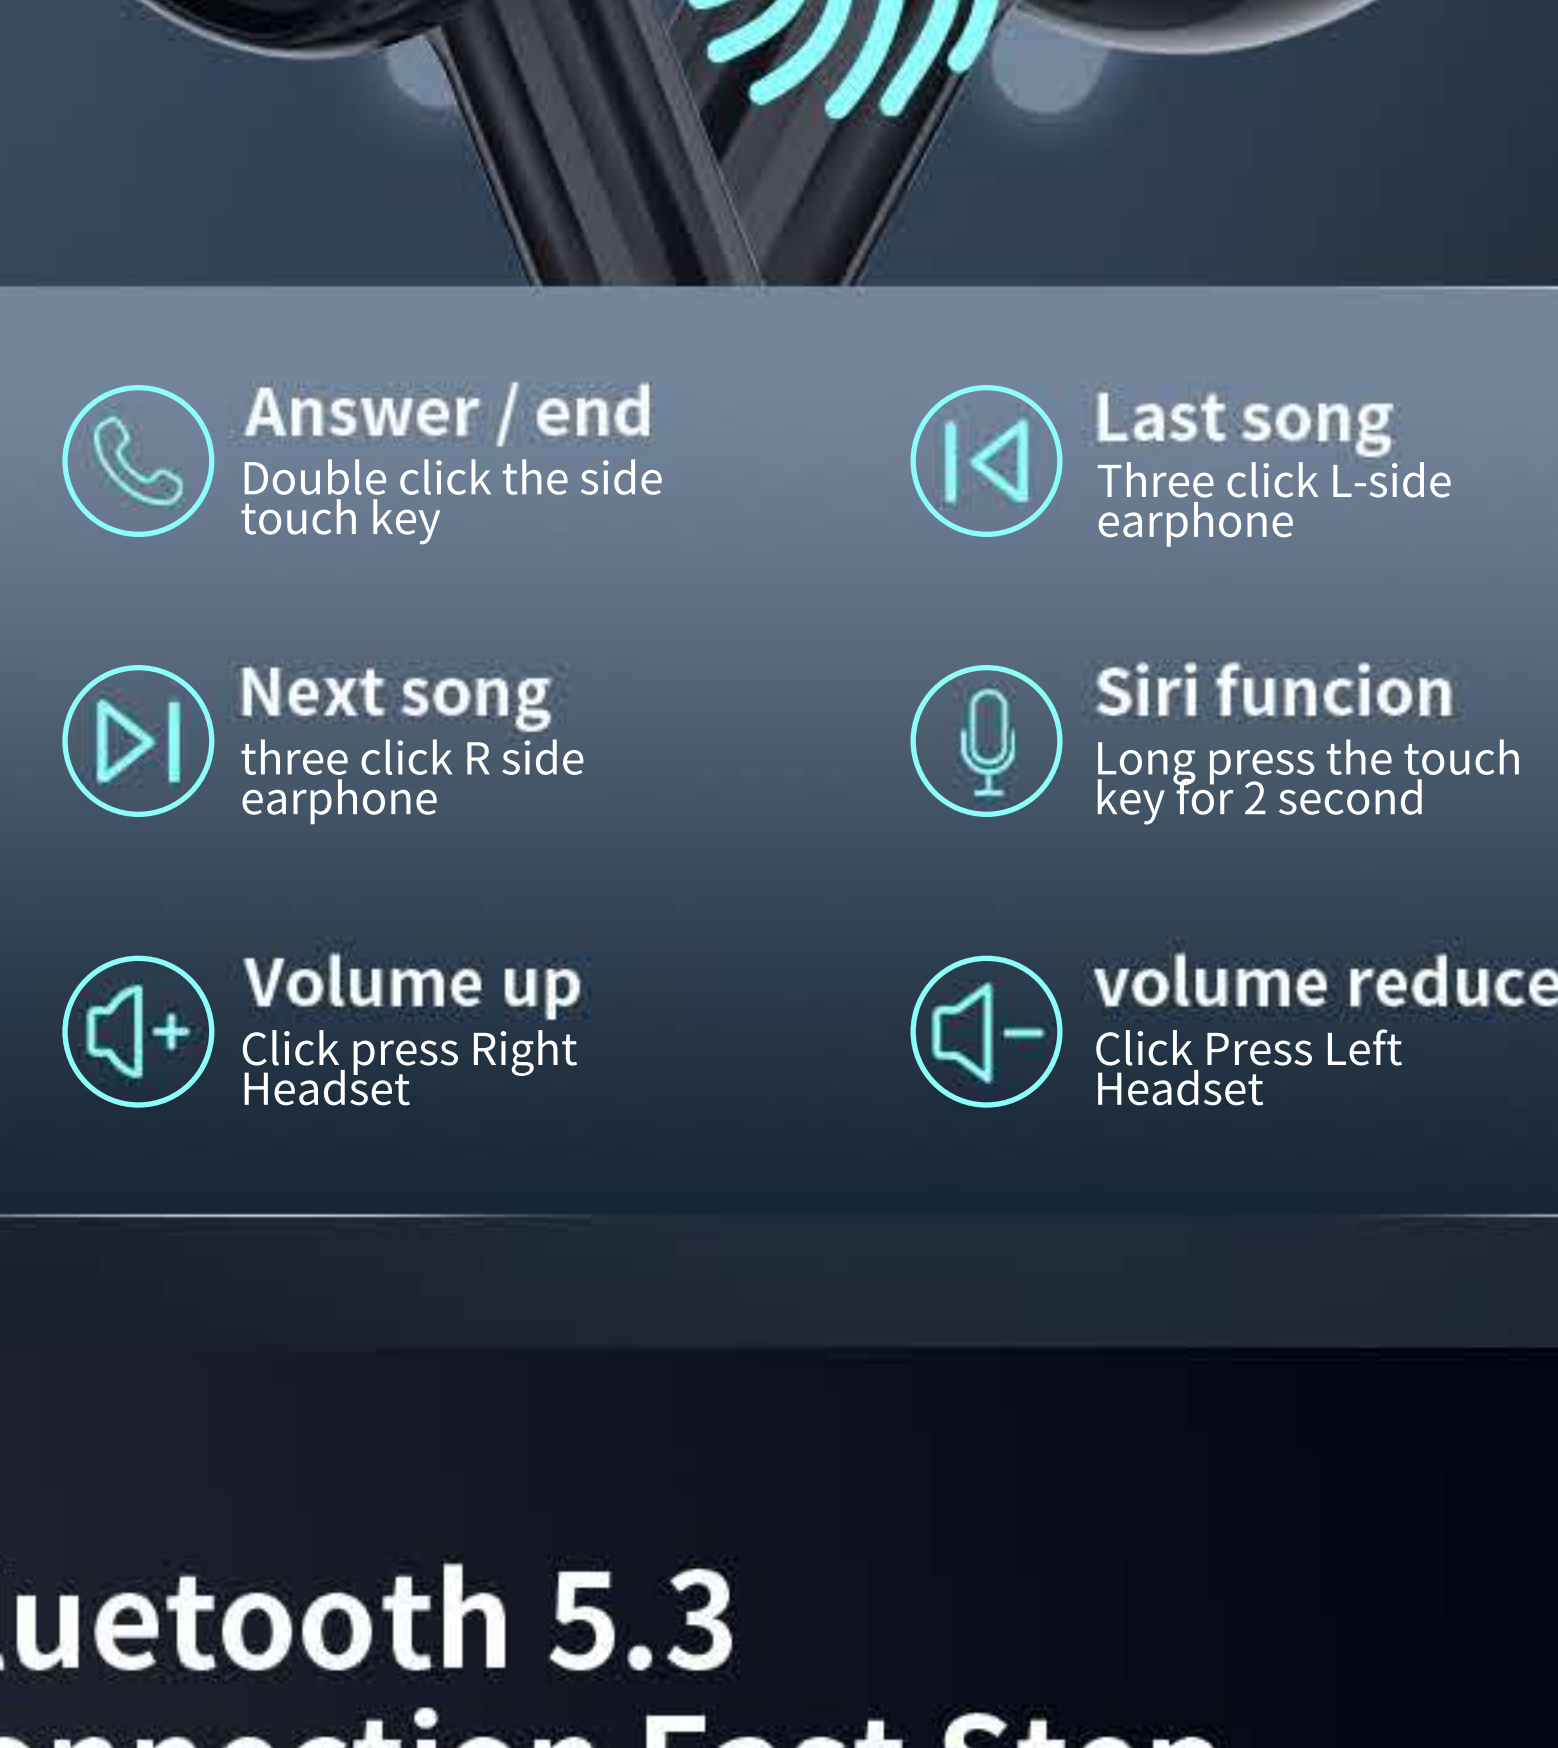

Lighter than A4 paper Wearing without feeling

Light enough to wear comfortably without presence

bluetooth 5.3

Intelligent voice assistant wake up with one click

Fingerprint Touch One Button Wake up Voice Assistant

bluetooth 5.3

Answer / end
Double click the side touch key

Last song
Three click L-side earphone

Next song
three click R side earphone

Siri funcion
Long press the touch key for 2 second

Volume up
Click press Right Headset