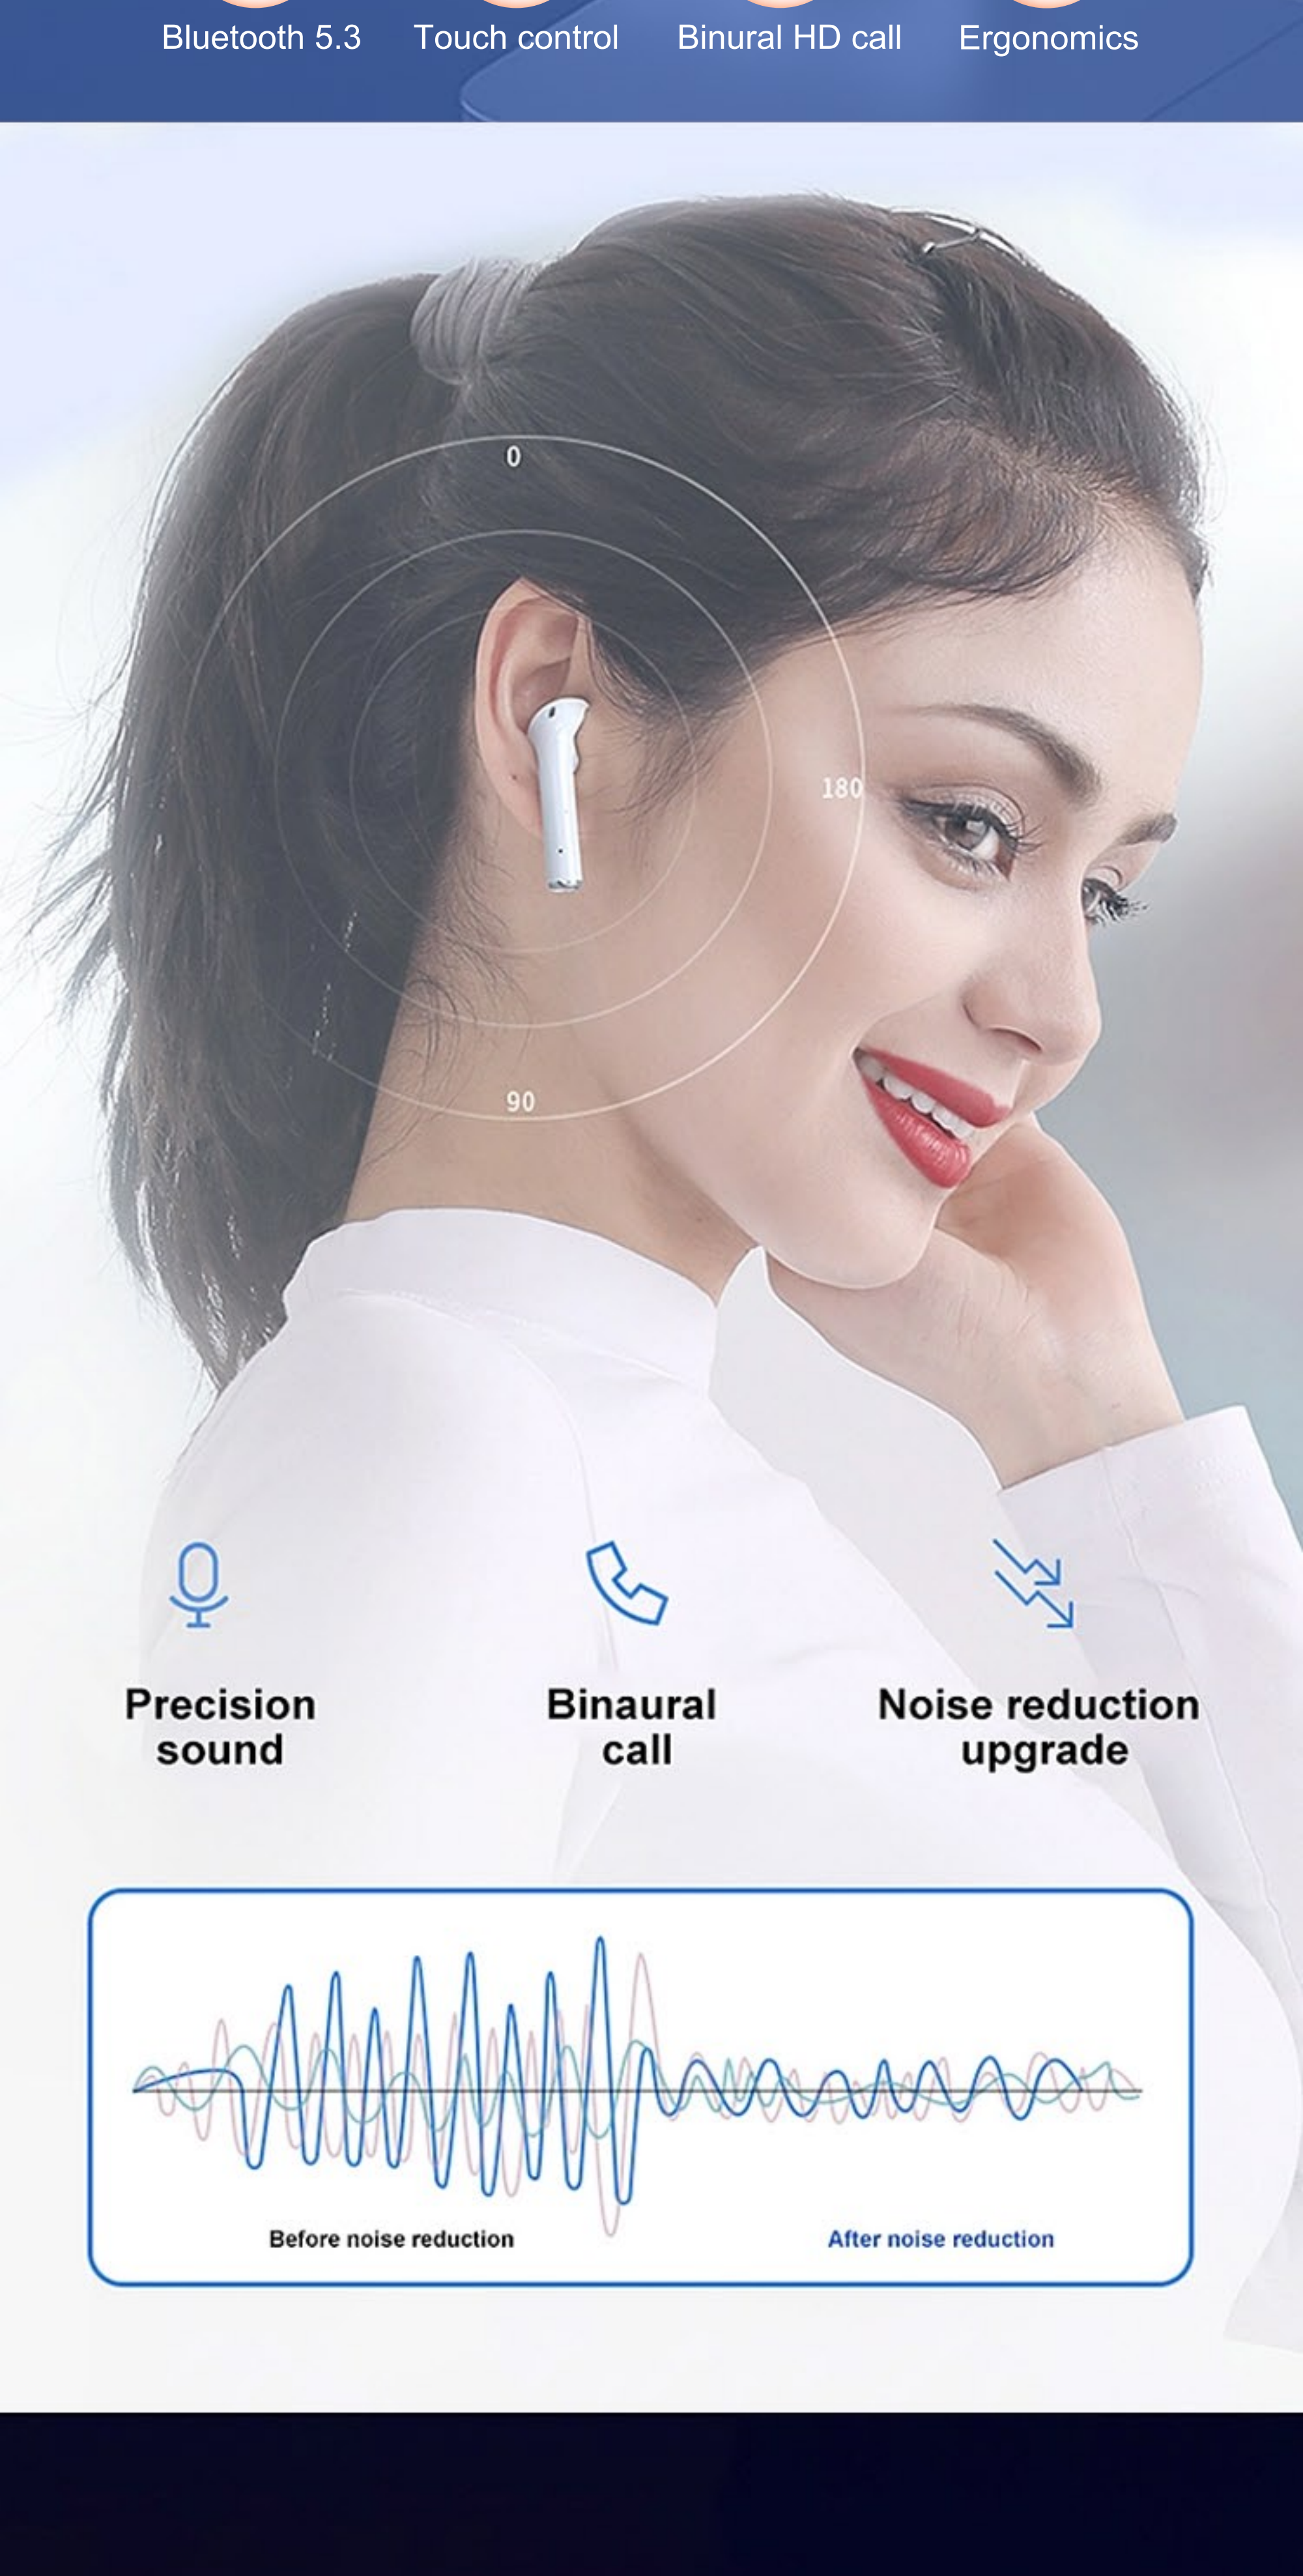

# TWS Earbuds

Model: EGA ET01

Bluetooth 5.3

Touch control

Binaural HD call

Ergonomics

Precision sound

Binaural call